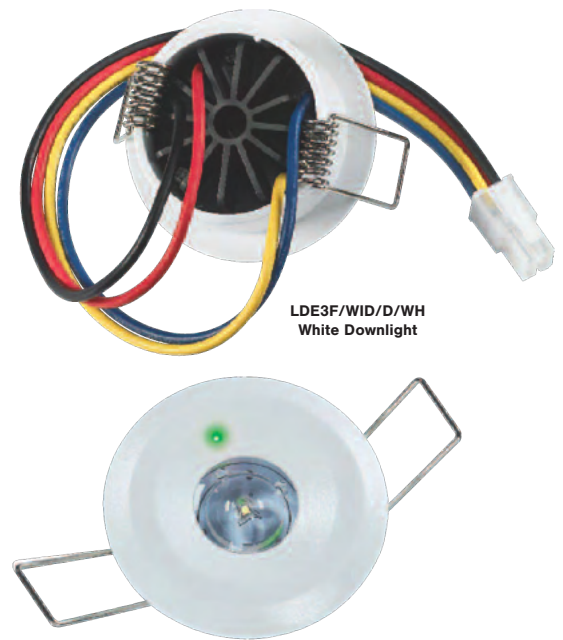

LDE3F/HL (HIGH LEVEL / MEDIUM BEAM)

The **LDE3F/HL** downlight offers a medium beam ideal for higher mounting heights of typically 6 to 12m or lighting high risk tasks.

The ideal DALI emergency driver pack is the **LM700D/TU**. This comprises a two piece housing for the emergency driver and high temperature LiFePO₄ battery and easily passes through the cut out required to mount the **LDE3F**.

When the normal mains supply fails the **LM700D/TU** powers the **LDE3F** downlight for 3 hours

The **LM700D/TU** has Class II insulation, an extra low voltage output and features double insulated wires to the downlight to provide additional mechanical protection.

LDE3F/WID/D/WH
White Downlight

LDE3F/WID/D/BL
Black Downlight
(DALI red 'fault' indication)

LM700D/HL/WH

LM700D/W/WH/ASSY

Emergency Lighting Products Limited
Parbrook House, Cillmans Industrial Estate,
Natts Lane Billingshurst, West Sussex RH14 9EZ

Telephone: +44 (0) 1403 786601
Fax: +44 (0) 1403 786602
e-mail: sales@elp.uk.com

Safe in the knowledge
elp.uk.com

LED Downlight and DALI emergency kit

LDE3F and LM700D/TU

Maintained	
Light source	Nichia white LED
Colour temperature	4500K
Lumens (emergency)	Upto 290lm
IP rating	IP42 front face/IP20 back of lamp
Ambient temperature (Ta)	0°C to 40°C
Insulation class	Class II
Supply voltage	230V ~ 50Hz
Supply power	4W
Battery	6.4V 2.1Ah LiFePO ₄
Dimensions LM700D/TU	200mm(L) x39mm(W) x21mm(H) + 175mm(L) x 33mm(ø)
Dimensions LDE3F	Ø55mm x 25mm(H) Cut-out Ø45mm
Minimum void depth	150mm