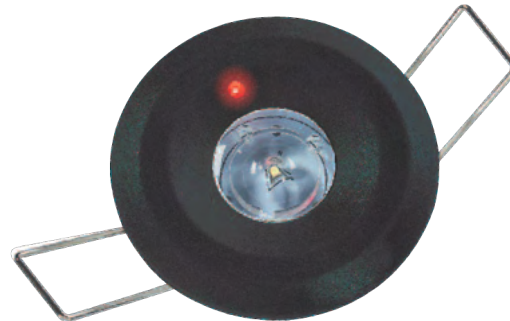

LDE3F/WID/D/BL
Black Downlight
(DALI red 'fault' indication)