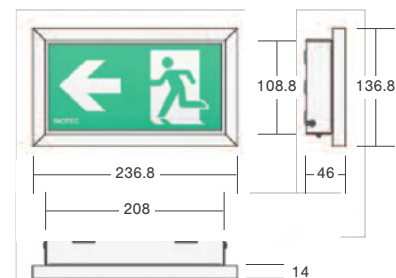

ME/WBRK/DALI/WH

NOTE: All high mounted versions share a common fixing plate 'A' and recessed gear tray 'B'. Wire lengths are adjustable to 1 metre.

ORDER CODES	Description
ME/WBRK/DALI/WH	Wall mounted 3-hour maintained DALI emergency exit sign, white
ME/RECE/DALI/WH	Recessed mounted 3-hour maintained DALI emergency exit sign, white
ME/WIRE/DALI/WH	Wire suspended 3-hour maintained DALI emergency exit sign, white
OPTIONS:	
/DS	Double sided
/MT	Manual-test with DALI/self-test function disabled
LEGENDS:	
/ECAR	EC Format – Arrow Right
/ECAL	EC Format – Arrow Left
/ECAD	EC Format – Arrow Down
/ISOAR	ISO Format – Arrow Right
/ISOAL	ISO Format – Arrow Left
/ISOAU	ISO Format – Arrow Up
/ISOAD	ISO Format – Arrow Down

NB: Other housing colours available to special order.