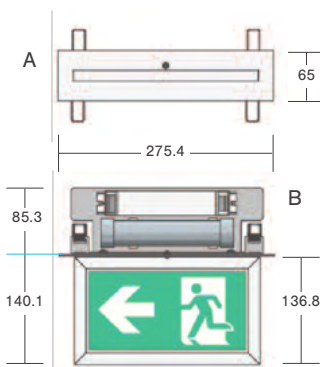

ME/RECE/DALI/WH