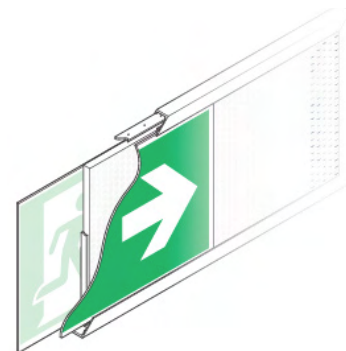

Mexodus Range

SPECIFICATION

	Maintained	Mains only
Light source	10 x wide angle white LEDs	
Colour temperature	4500K	
IP rating	IP20	
Ambient temperature (Ta)	0°C - 25°C	
Insulation class	Class I	
Supply voltage	230V ~ 50Hz	
Supply power	4.3W	2.4W
Charge power (typical)	1.7W	—
Battery	6.4V 1.5Ah LiFePO4	—
Weight	3.6kg	3.2kg

Exit legends can be easily changed without the need for tools.