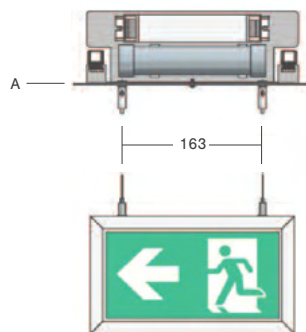

## GENERAL DETAILS

Product	LED Exit Sign (DALI/Self-Test)
Light Source	10 x white LEDs
Luminaire output	Sign luminance >500cd/m2
Sign viewing distance	20m
Construction	Steel and aluminium base with screen printed opal Polycarbonate legend panel
Geartray	N/A
Dimensions	See drawings

## SPECIFICATION

	Maintained	Mains only
Light source	10 x wide angle white LEDs	
Colour temperature	4500K	
IP rating	IP20	
Ambient temperature (Ta)	0°C - 25°C	
Insulation class	Class I	
Supply voltage	230V ~ 50Hz	
Supply power	4.3W	2.4W
Charge power (typical)	1.7W	—
Battery	6.4V 1.5Ah LiFePO4	—
Weight	3.6kg	3.2kg

Exit legends can be easily changed without the need for tools.

ME/RECE/DALI/WH

ME/WIRE/DALI/WH

ME/WBRK/DALI/WH

**NOTE:** All high mounted versions share a common fixing plate 'A' and recessed gear tray 'B'. Wire lengths are adjustable to 1 metre.