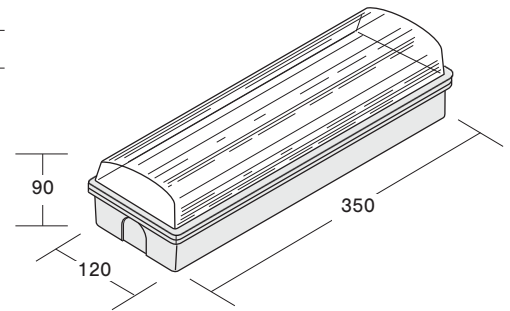

NOTE: Aviator-HO luminaires can be equipped with SurePath BLE Bluetooth addressable Gateway modules.
[See Data Sheet.](#)

GENERAL DETAILS

Product	IP65 rated Bulkhead
Light source	2 x LED strip PCBs
Luminaire Lumens	800lm (emergency)
Construction	Off-white polycarbonate base and clear fresnel lens
Geartray	Hinged white painted steel
Dimensions	350mm (L) x 120mm (W) x 90mm (H)
Cable entry	20mm entries in back and ends

Safe in the knowledge
elp.uk.com

Aviator-HO LED

SPECIFICATION

	Non-Maintained	Mains only
Light source	2 x LED strip PCBs	
Colour temperature	4500K	
Luminaire lumens (mains)	–	800lm
Luminaire lumens (emergency)	800lm	–
IP rating	IP65	
Ambient temperature (Ta)	0°C to 25°C	
Insulation class	Class II	
Supply voltage	230V +/- 10% ~ 50Hz	
Supply current	25mA	40mA
Supply power (mains)	5W	8W
Charge power (typical)	4W	–
Battery	7.2V 3.0Ah NiCd	–
Weight	1.4kg	1.0kg