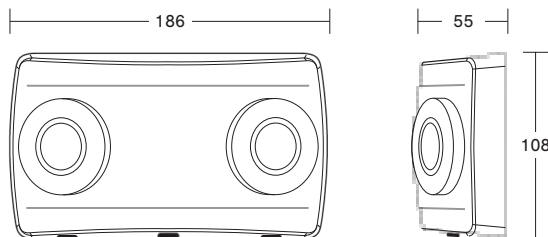

ORDER CODES

Description

MINITS/660N/M3	2 x 2 Watt LED Narrow Spot maintained with 3 hour duration, White housing
MINITF/660W/M3	2 x 2 Watt LED Wide Flood maintained with 3 hour duration, White housing
MINITS/660N/M3/BL	2 x 2 Watt LED Marrow Spot maintained with 3 hour duration, Black housing
MINITF/660W/M3/BL	2 x 2 Watt LED Wide Flood maintained with 3 hour duration, Black housing

Emergency Lighting Products Limited
Parbrook House, Cillmans Industrial Estate,
Natts Lane Billingshurst, West Sussex RH14 9EZ

Telephone: +44 (0) 1403 786601
Fax: +44 (0) 1403 786602
e-mail: sales@elp.uk.com

Safe in the knowledge