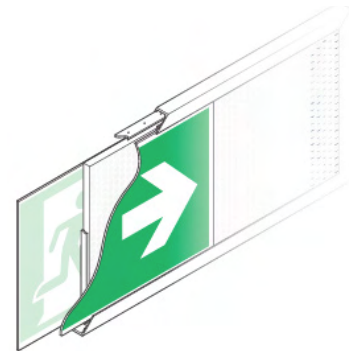

Mexodus Range

SPECIFICATION

	Maintained	Mains only
Light source	10 x wide angle white LEDs	
Colour temperature	4500K	
IP rating	IP20	
Ambient temperature (Ta)	0°C - 25°C	
Insulation class	Class I	
Supply voltage	230V ~ 50Hz	
Supply power	4.3W	2.4W
Charge power (typical)	1.7W	—
Battery	6.4V 1.5Ah LiFePO4	—
Weight	3.6kg	3.2kg

Exit legends can be easily changed without the need for tools.