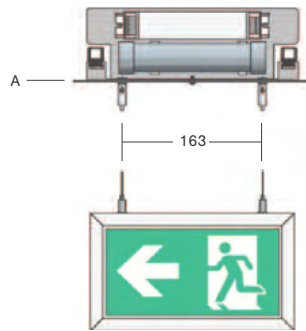

ME/WIRE/DALI/WH

ME/RECE/DALI/WH

ME/WBRK/DALI/WH

GENERAL DETAILS

Product	LED Exit Sign (DALI/Self-Test)
Light Source	10 x white LEDs
Luminaire output	Sign luminance >500cd/m ²
Sign viewing distance	20m
Construction	Steel and aluminium base with screen printed opal Polycarbonate legend panel
Geartray	N/A
Dimensions	See drawings

Safe in the knowledge
elp.uk.com

Mexodus Range

SPECIFICATION

	Maintained	Mains only
Light source	10 x wide angle white LEDs	
Colour temperature	4500K	
IP rating	IP20	
Ambient temperature (Ta)	0°C - 25°C	
Insulation class	Class I	
Supply voltage	230V ~ 50Hz	
Supply power	4.3W	2.4W
Charge power (typical)	1.7W	—
Battery	6.4V 1.5Ah LiFePO4	—
Weight	3.6kg	3.2kg

Exit legends can be easily changed without the need for tools.

ME/RECE/DALI/WH

ME/WIRE/DALI/WH

ME/WBRK/DALI/WH

NOTE: All high mounted versions share a common fixing plate 'A' and recessed gear tray 'B'. Wire lengths are adjustable to 1 metre.