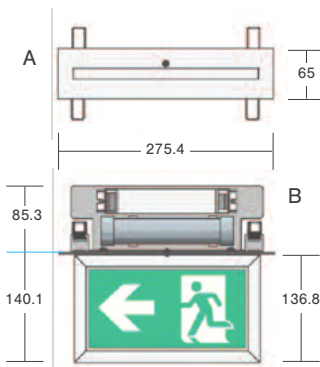

ME/WIRE/DALI/WH

ME/RECE/DALI/WH

ME/WBRK/DALI/WH

GENERAL DETAILS

Product	LED Exit Sign (DALI/Self-Test)
Light Source	10 x white LEDs
Luminaire output	Sign luminance >500cd/m ²
Sign viewing distance	20m
Construction	Steel and aluminium base with screen printed opal Polycarbonate legend panel
Geartray	N/A
Dimensions	See drawings

Safe in the knowledge
elp.uk.com

Mexodus Range

SPECIFICATION

	Maintained	Mains only
Light source	10 x wide angle white LEDs	
Colour temperature	4500K	
IP rating	IP20	
Ambient temperature (Ta)	0°C - 25°C	
Insulation class	Class I	
Supply voltage	230V ~ 50Hz	
Supply power	4.3W	2.4W
Charge power (typical)	1.7W	—
Battery	6.4V 1.5Ah LiFePO4	—
Weight	3.6kg	3.2kg

Exit legends can be easily changed without the need for tools.

ME/RECE/DALI/WH

ME/WIRE/DALI/WH

ME/WBRK/DALI/WH

NOTE: All high mounted versions share a common fixing plate 'A' and recessed gear tray 'B'. Wire lengths are adjustable to 1 metre.