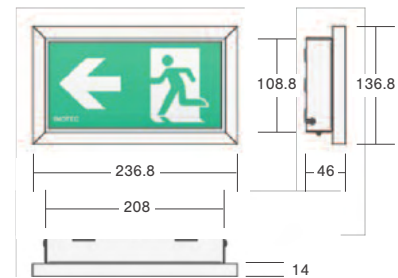

ME/WBRK/DALI/WH

NOTE: All high mounted versions share a common fixing plate 'A' and recessed gear tray 'B'. Wire lengths are adjustable to 1 metre.

ORDER CODES

Description

ME/WBRK/DALI/WH	Wall mounted 3-hour maintained DALI emergency exit sign, white
ME/RECE/DALI/WH	Recessed mounted 3-hour maintained DALI emergency exit sign, white
ME/WIRE/DALI/WH	Wire suspended 3-hour maintained DALI emergency exit sign, white

OPTIONS:	/DS	Double sided
LEGENDS:	/ECAR	EC Format – Arrow Right
	/ECAL	EC Format – Arrow Left
	/ECAD	EC Format – Arrow Down
	/ISOAR	ISO Format – Arrow Right
	/ISOAL	ISO Format – Arrow Left
	/ISOAU	ISO Format – Arrow Up
	/ISOAD	ISO Format – Arrow Down

NB: Other housing colours available to special order.

Emergency Lighting Products Limited
Parbrook House, Cillmans Industrial Estate,
Natts Lane Billingshurst, West Sussex RH14 9EZ

Telephone: +44 (0) 1403 786601
Fax: +44 (0) 1403 786602
e-mail: sales@elp.uk.com

Safe in the knowledge
elp.uk.com